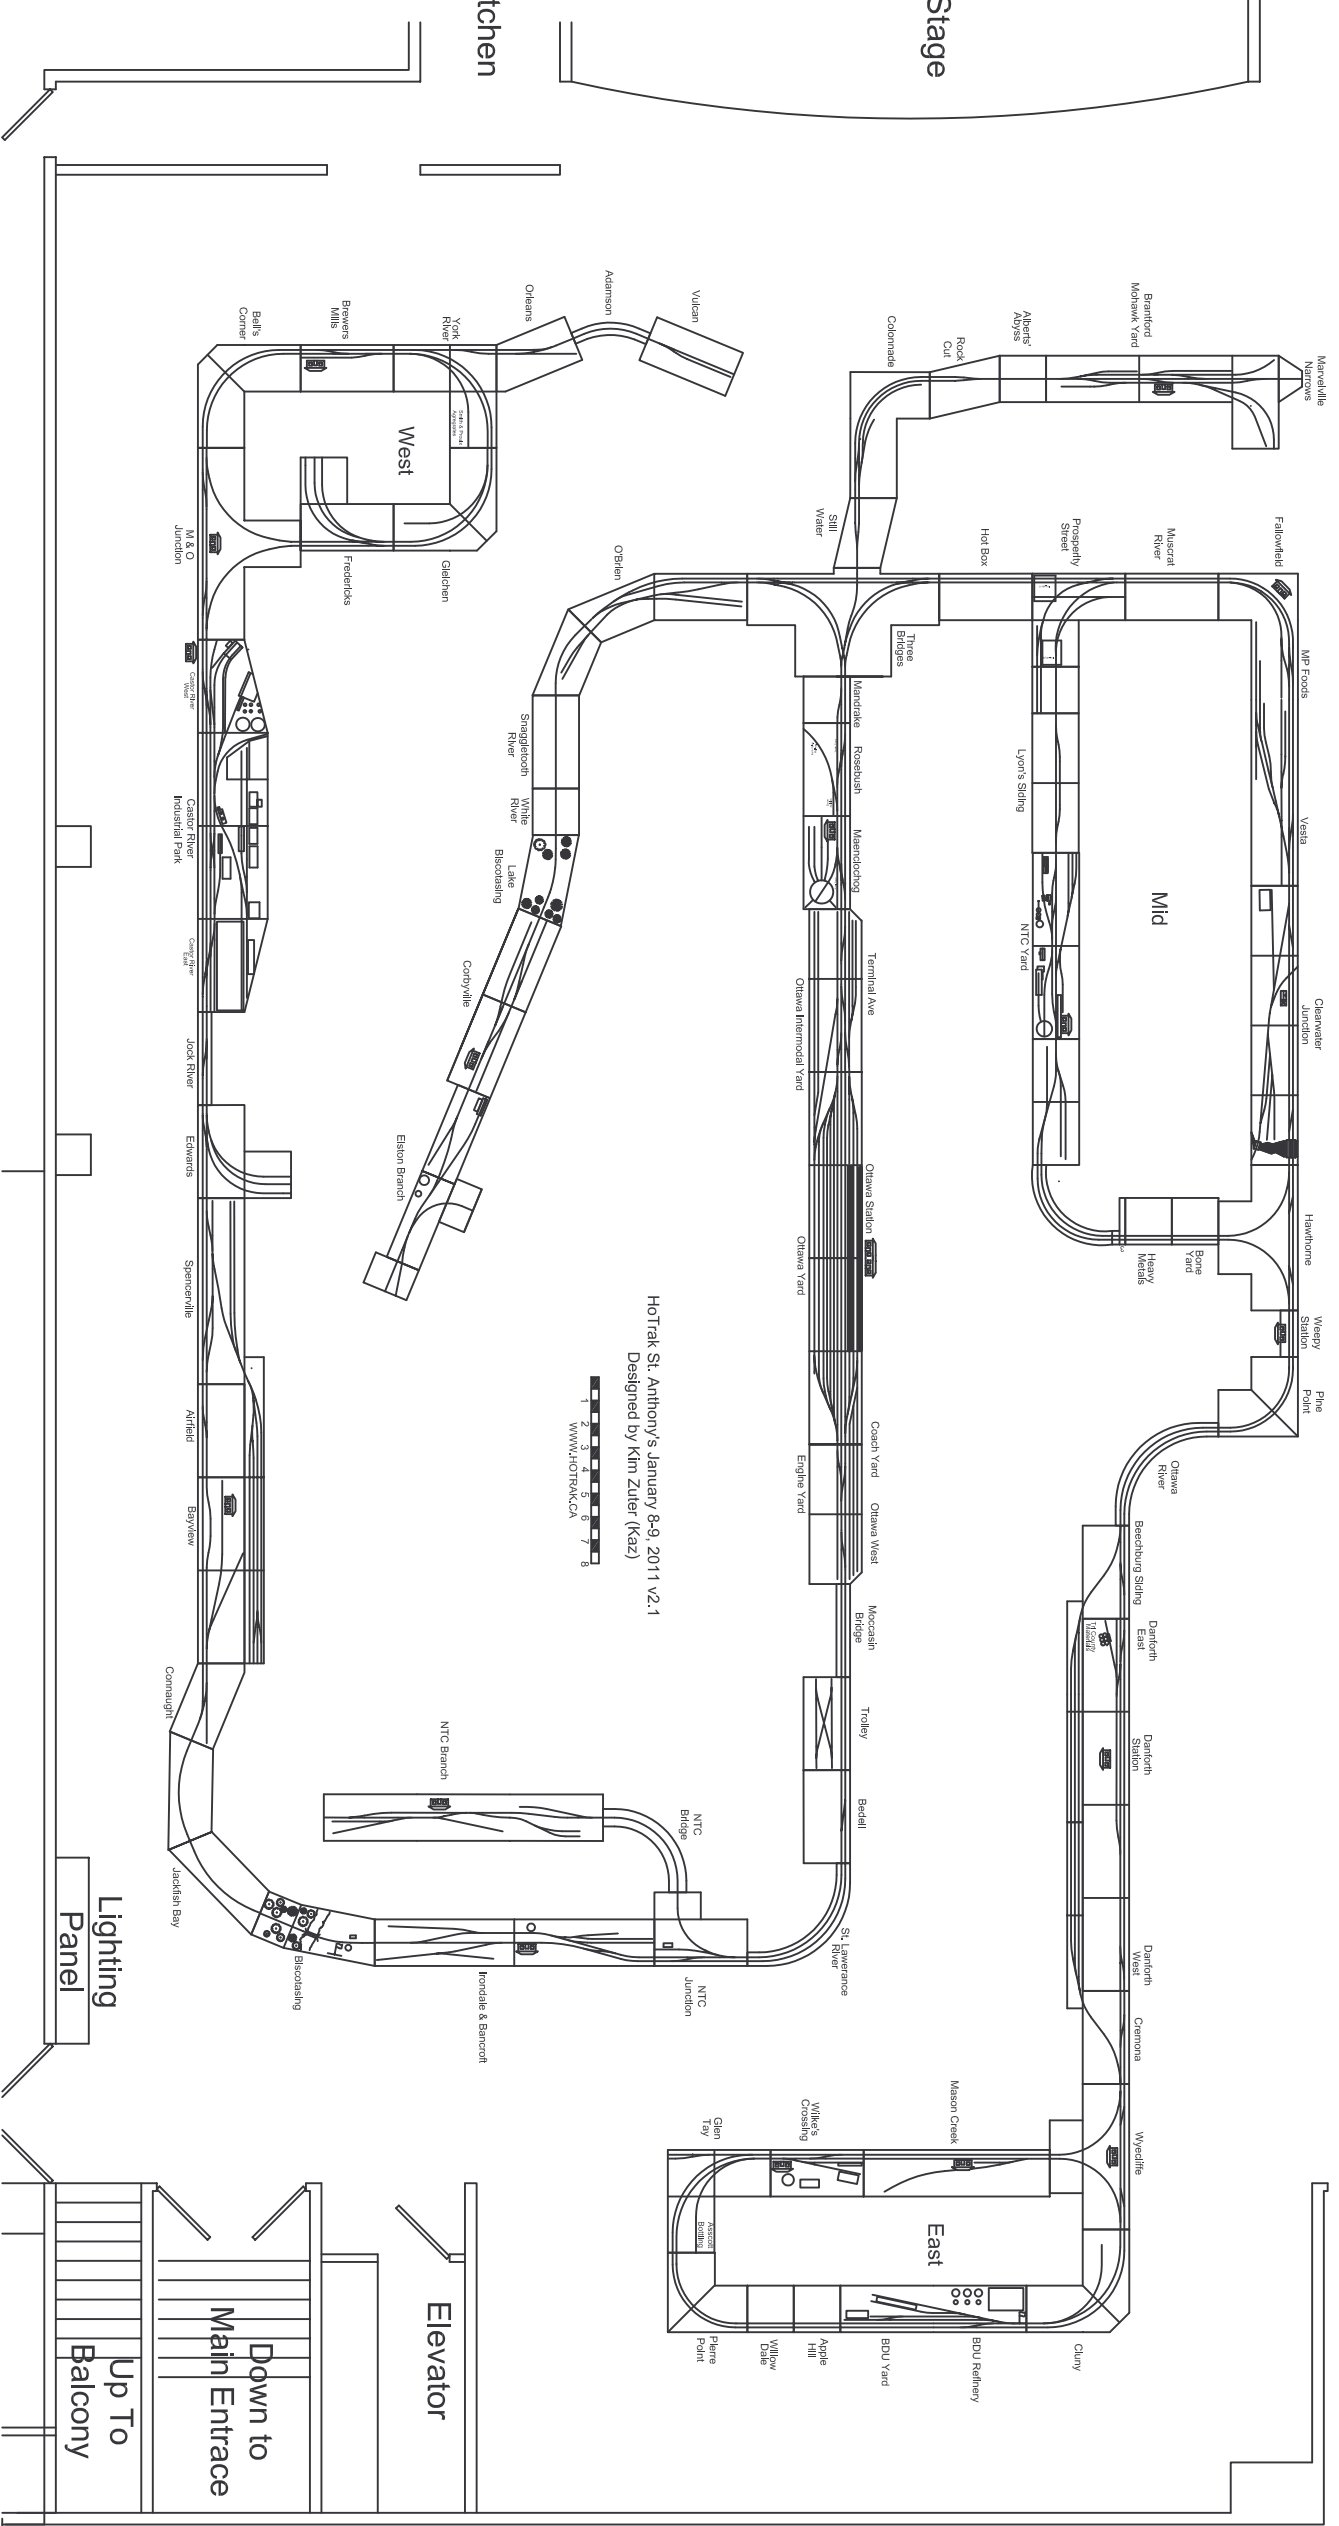

Washrooms

Fire Exit

Stage

Kitchen

HotTrak St. Anthony's January 8-9, 2011 v2.1  
 Designed by Kim Zuber (Kaz)  
 www.HOTTRAKCA

Lighting Panel

Elevator

Down to Main Entrance

Up To Balcony