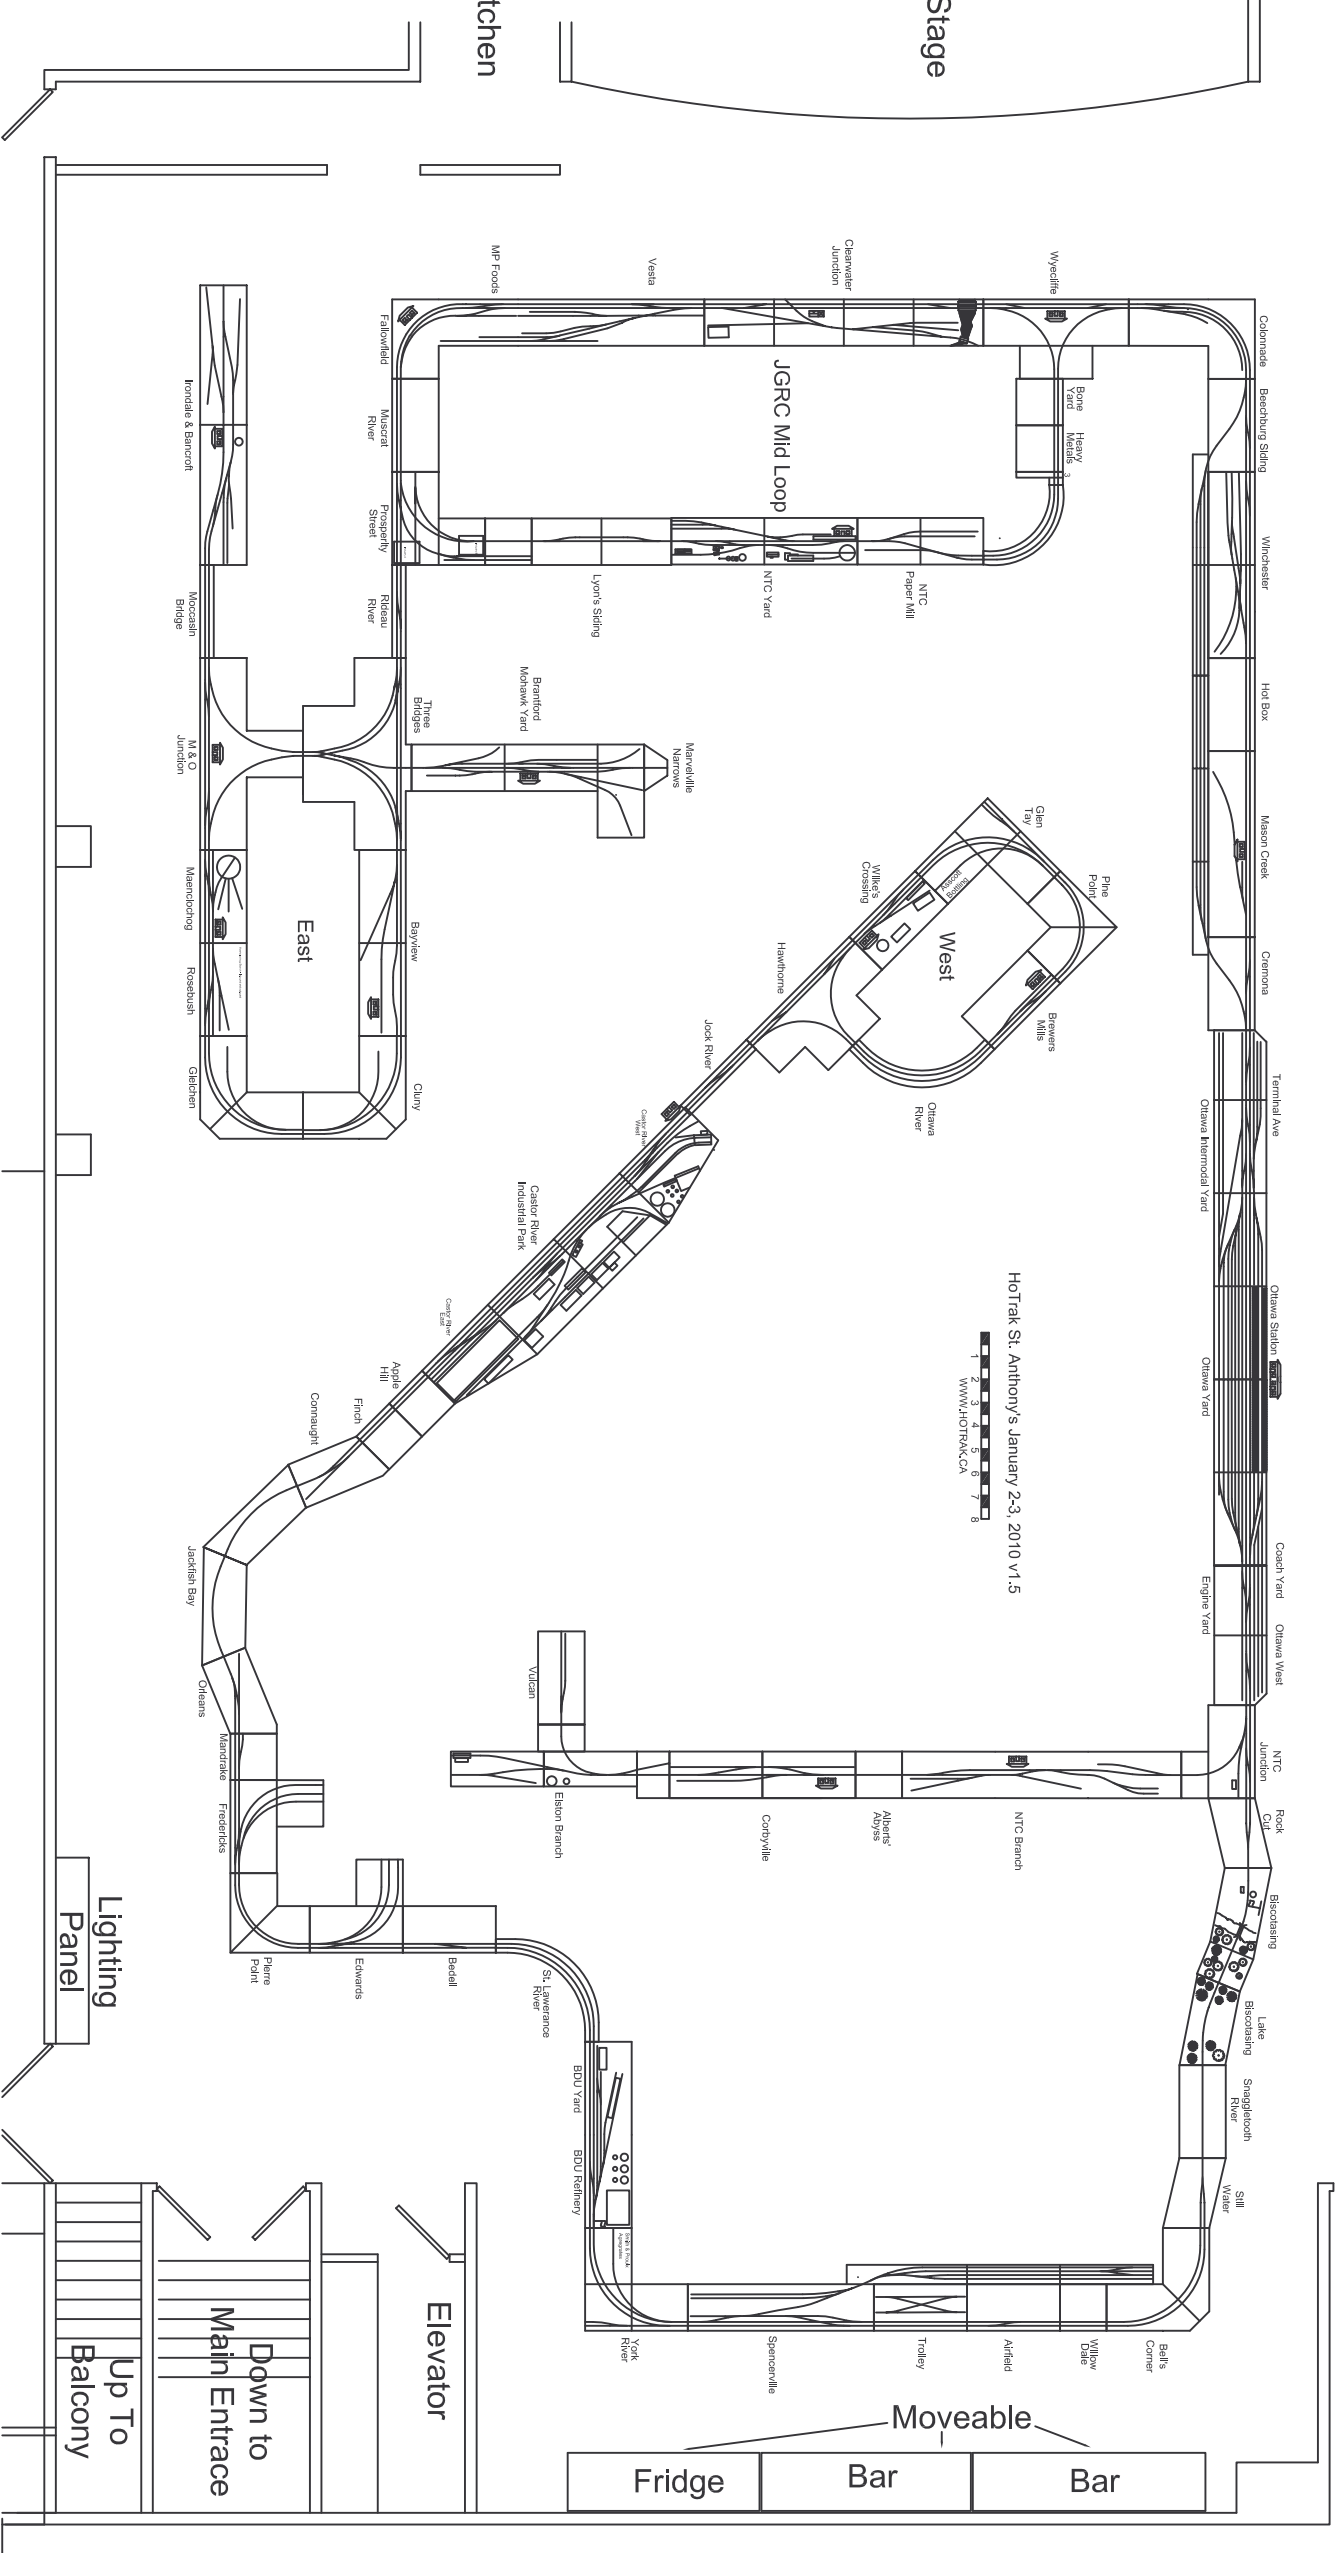

Washrooms

Fire Exit

Stage

Kitchen

HoTrak St. Anthony's January 2-3, 2010 v1.5

Lighting Panel

Up To Balcony

Down to Main Entrance

Elevator

Bar

Bar

Fridge

Moveable