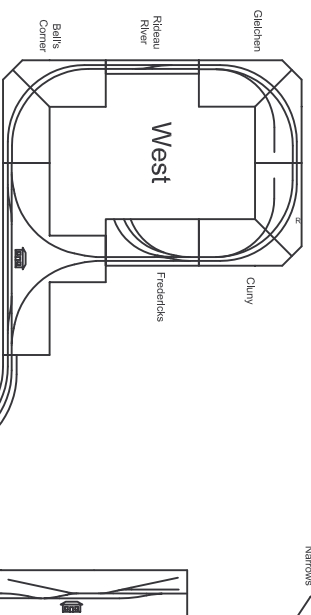

Washrooms

Fire Exit

Stage

Kitchen

HotTrak St. Anthony's OVAR Rally January 7-8, 2012 v1.1a
 Designed by Charles Spencer
 WWW.HOTTRAK.CA

Mid

Lighting Panel

Moveable

Fridge Bar Bar

Elevator

Down to
Main Entrance

Up To
Balcony