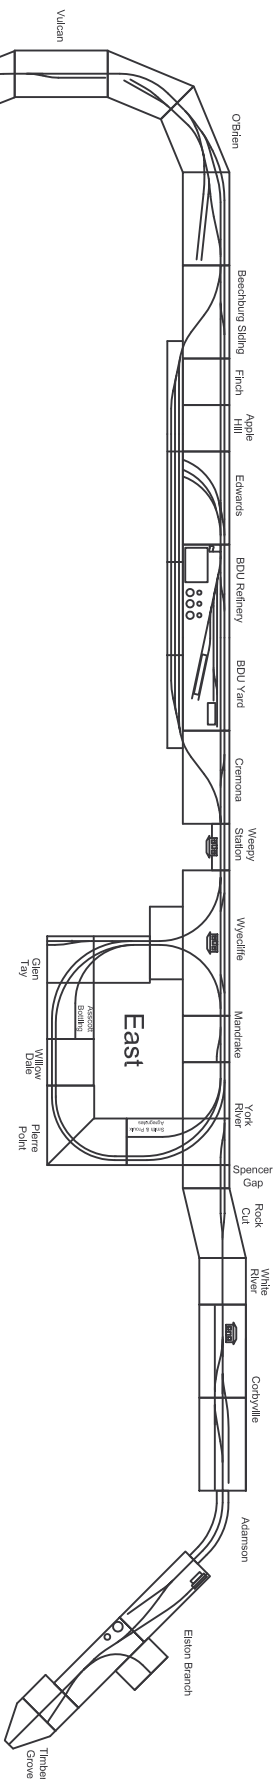

Washrooms

Fire Exit

Stage

Kitchen

HotTrak St. Anthony's OVAR Rally January 7-8, 2012 v1.1a
 Designed by Charles Spencer
 WWW.HOTTRAK.CA

Mid

Lighting Panel

Moveable

Fridge Bar Bar

Elevator

Down to
Main Entrance

Up To
Balcony