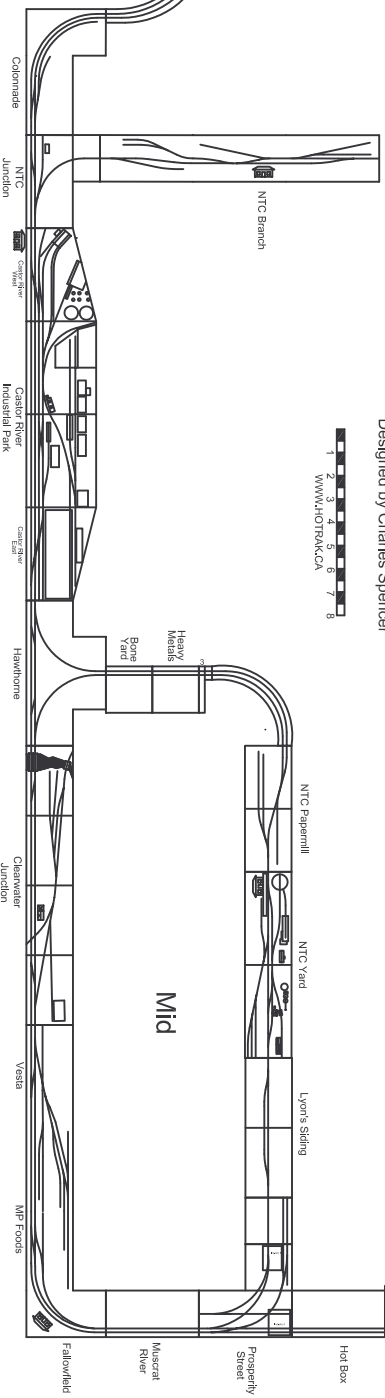

Washrooms

Fire Exit

Stage

Kitchen

HotTrak St. Anthony's OVAR Rally January 7-8, 2012 v1.1a
 Designed by Charles Spencer
 WWW.HOTTRAK.CA

Mid

Lighting Panel

Moveable

Fridge Bar Bar

Elevator

Down to
Main Entrance

Up To
Balcony